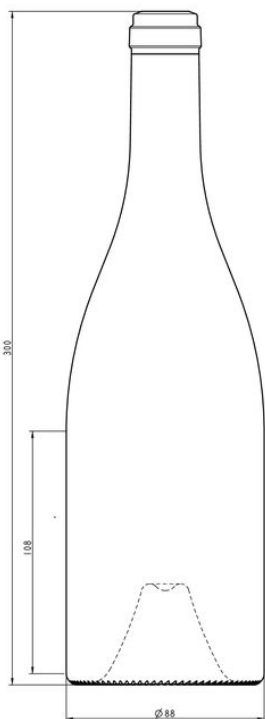

## TECHNICAL SPECIFICATIONS

Product code	170400
Capacity	75.0 cl
Brimfull capacity	77.0 cl
Height	300.0 mm
Diameter	88.4 mm
Shape	Round
Finish	Cork
Label protection	No
Refillable	No
Weight	800 g
Country	France