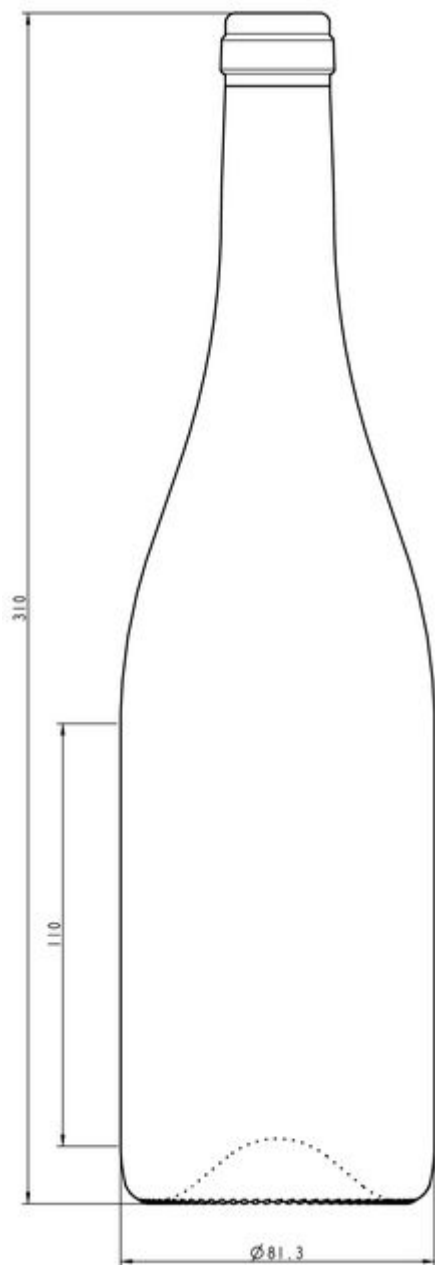

# BURGUNDY SHAPE

Illustrious shapes to evoke the most renowned vineyard.

OAK

T0170458

### TECHNICAL SPECIFICATIONS

Product code	170458
Capacity	75.0 cl
Brimfull capacity	769.0 cl
Height	310.0 mm
Diameter	81.3 mm
Shape	Round
Finish	Cork
Label protection	No
Refillable	No
Weight	550 g
Country	France