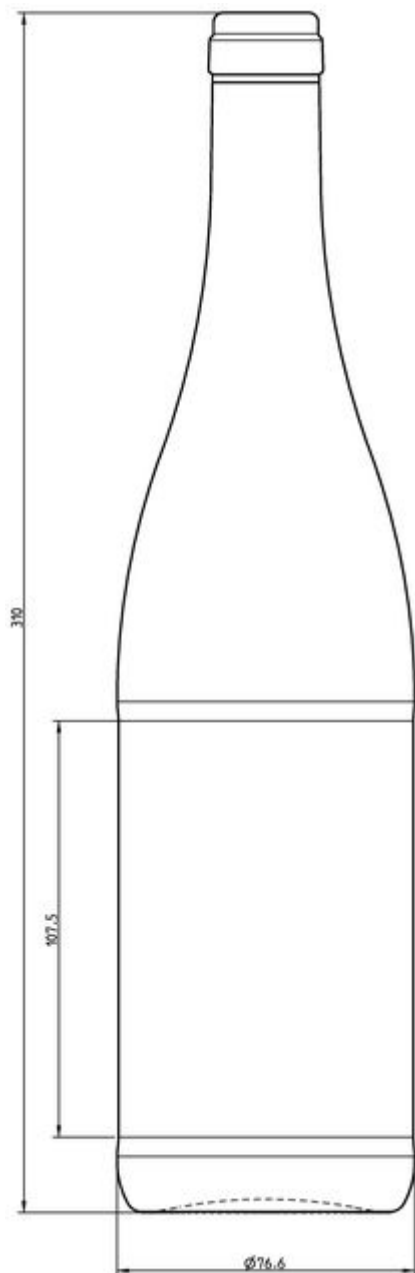

TECHNICAL SPECIFICATIONS

Product code	170461
Capacity	75.0 cl
Brimfull capacity	76.7 cl
Height	310.0 mm
Diameter	75.9 mm
Shape	Round
Finish	Cork
Label protection	Yes
Refillable	No
Weight	370 g
Country	Germany

PACKAGING SPECIFICATIONS

Containers per pallet	1350
Layers per pallet	6
Pallet width	1000 mm
Pallet depth	1200 mm
Pallet height	2015 mm
Gross weight of pallet	543.00 kg

i Other packaging specs are available upon request.